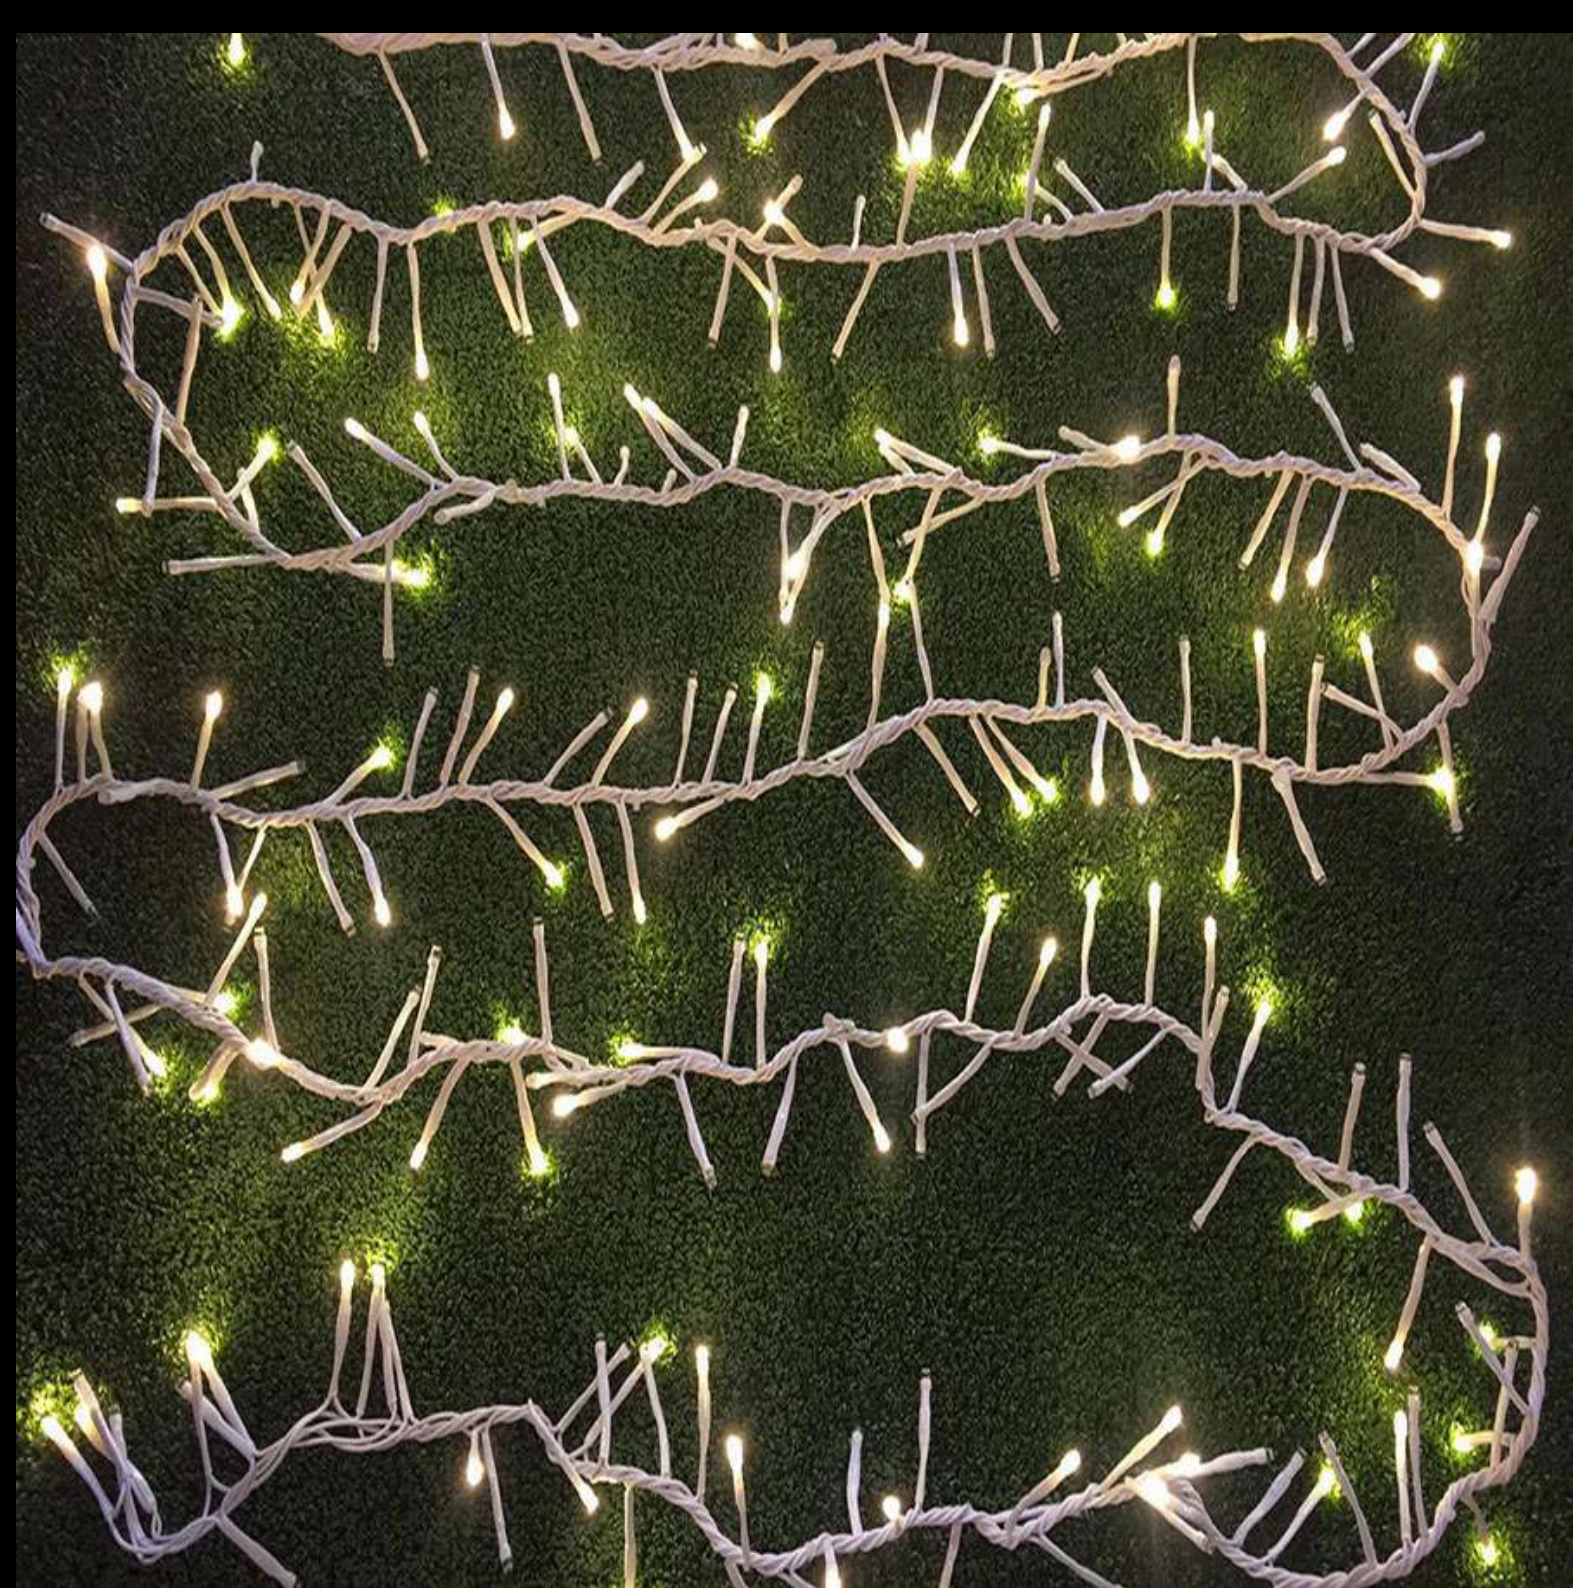

SNOWFALL WARM WHITE

Material: PVC wire (anti-frost)

Wire: 2.0mm diameter

Length: 10 Meter

LED Bulb Quantity: 544 leds

Power: 32 watt

Measurements: 2 Meter

Voltage: 230V

Bulb Space: 1.83 cm

1.5m Power Cable + 8 loops controller

Light Color: Warm White