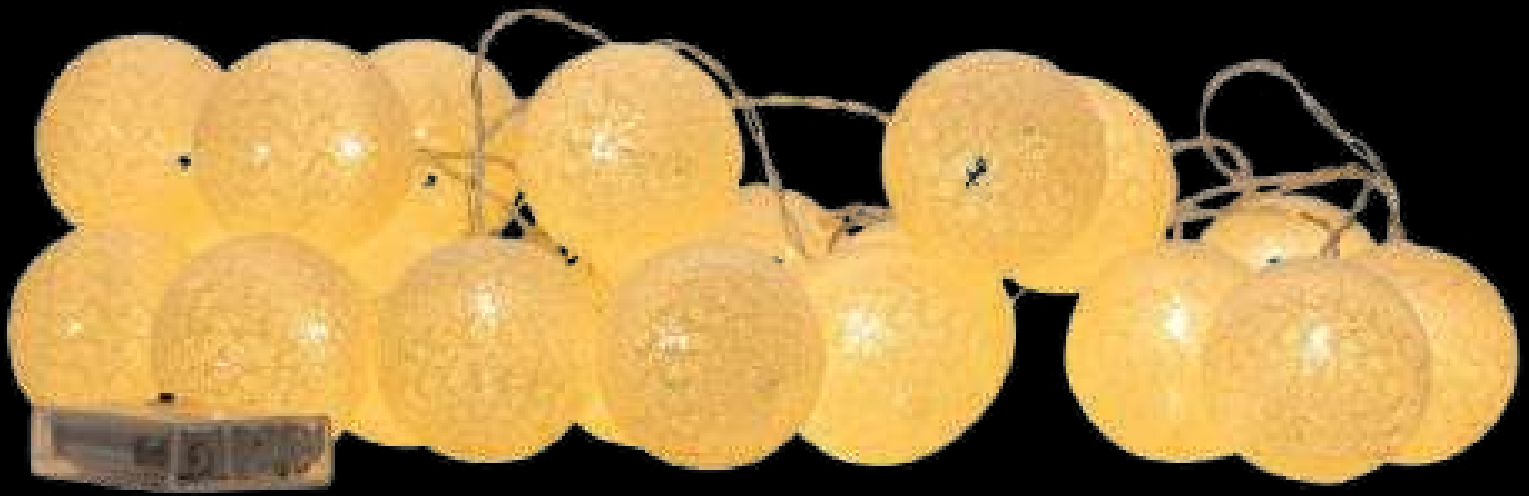

BEIGE COTTON BALL

Size: D1.5mm clear PVC wire 2M Length

Power: 3xAA battery box(no battery),30CM output line

20LEDS/Set , LED spacing is 10CM , each LED is covered by cotton ball

EFFECT: STEADY ON