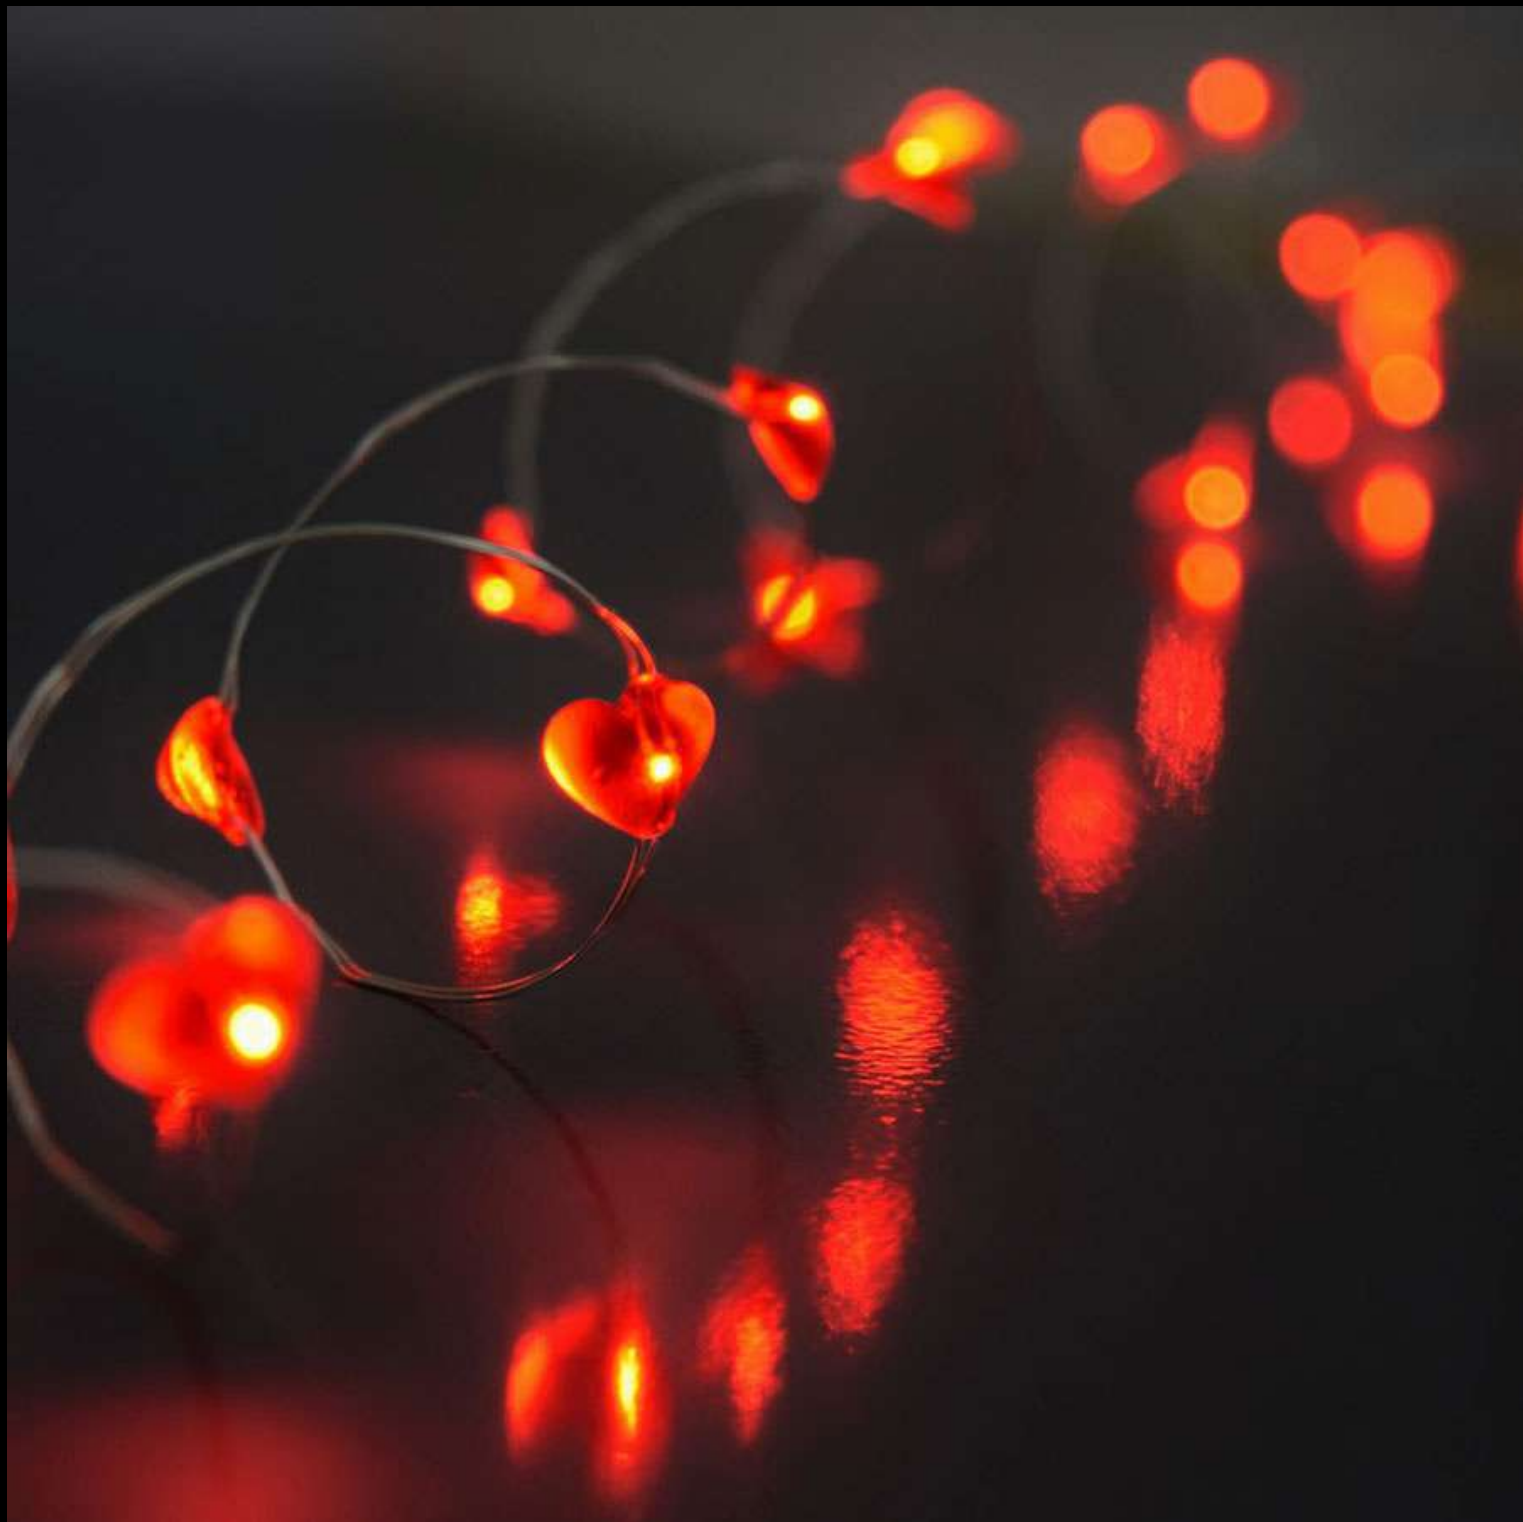

HEART STRING LIGHT

2M 20leds

silver wire,10cm lead wire

3AA battery box with dc hole

heart shape

red light color

PVC BOX PACKING