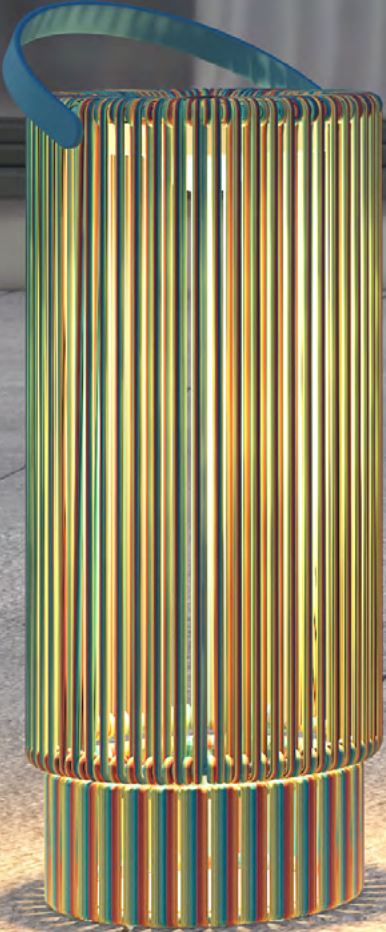

Tilda LANTERNS LED

Tilda LANTERNS LED

Get inspiration from the sleek curves of a runway and the mystery of a tunnel's entrance, this lantern incorporates elements of light, evoking a vision of modernity, brightness and hope. Perfectly combining the strength of aluminium and the natural warmth of teak, it showcases harmony between nature and the boldness of human craft, offering people a unique visual and sensory experience.

## Laerdal LANTERNS LED

## Cora LANTERNS LED

Inspired by the timeless design of ancient barrel-shaped lanterns, this lantern seamlessly blends traditional aesthetics with modern innovation. This lantern is not just a functional product, but also a classy decoration that transforms your environment into a chic and inviting retreat, offering the perfect balance of classical beauty and contemporary outdoor living.