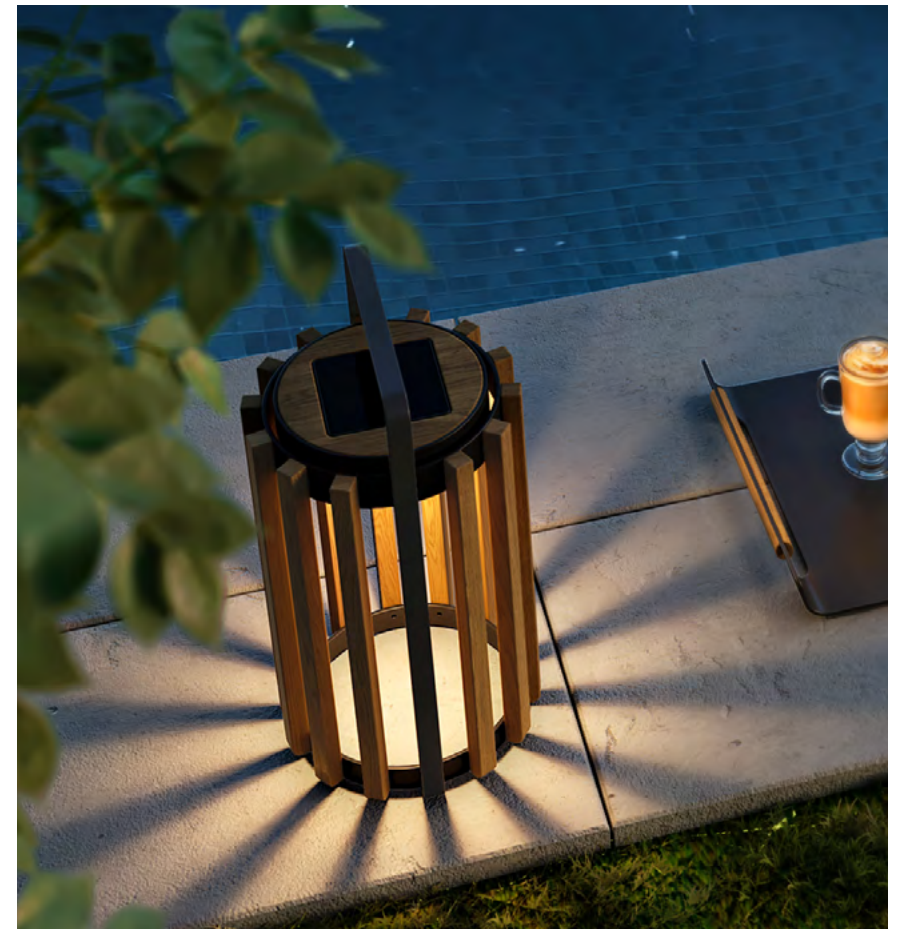

## Pegasus LANTERNS LED

Inspired by the bell tower, the light and shadow overflow, flowing like the bell sound, particularly eye-catching. It seems to tell us that the night is coming. Let us enjoy the beautiful time to the fullest.

Pegasus LANTERNS LED

Inspired by the bell tower, the light and shadow overflow, flowing like the bell sound, particularly eye-catching. It seems to tell us that the night is coming. Let us enjoy the beautiful time to the fullest.

## Pegasus LANTERNS

Inspired by the classic design of ancient cylindrical lanterns, this lantern perfectly merges traditional elegance with modern craftsmanship. Made of minimalist aluminium and sophisticated teak wood, it brings warmth and a touch of nature to the lantern. The LED light is beautifully diffused through the gaps between the teak slats, offering a soft and ambient glow that is gentle, relaxing and inviting.

Tilda LANTERNS LED

Tilda LANTERNS LED

Get inspiration from the sleek curves of a runway and the mystery of a tunnel's entrance, this lantern incorporates elements of light, evoking a vision of modernity, brightness and hope. Perfectly combining the strength of aluminium and the natural warmth of teak, it showcases harmony between nature and the boldness of human craft, offering people a unique visual and sensory experience.