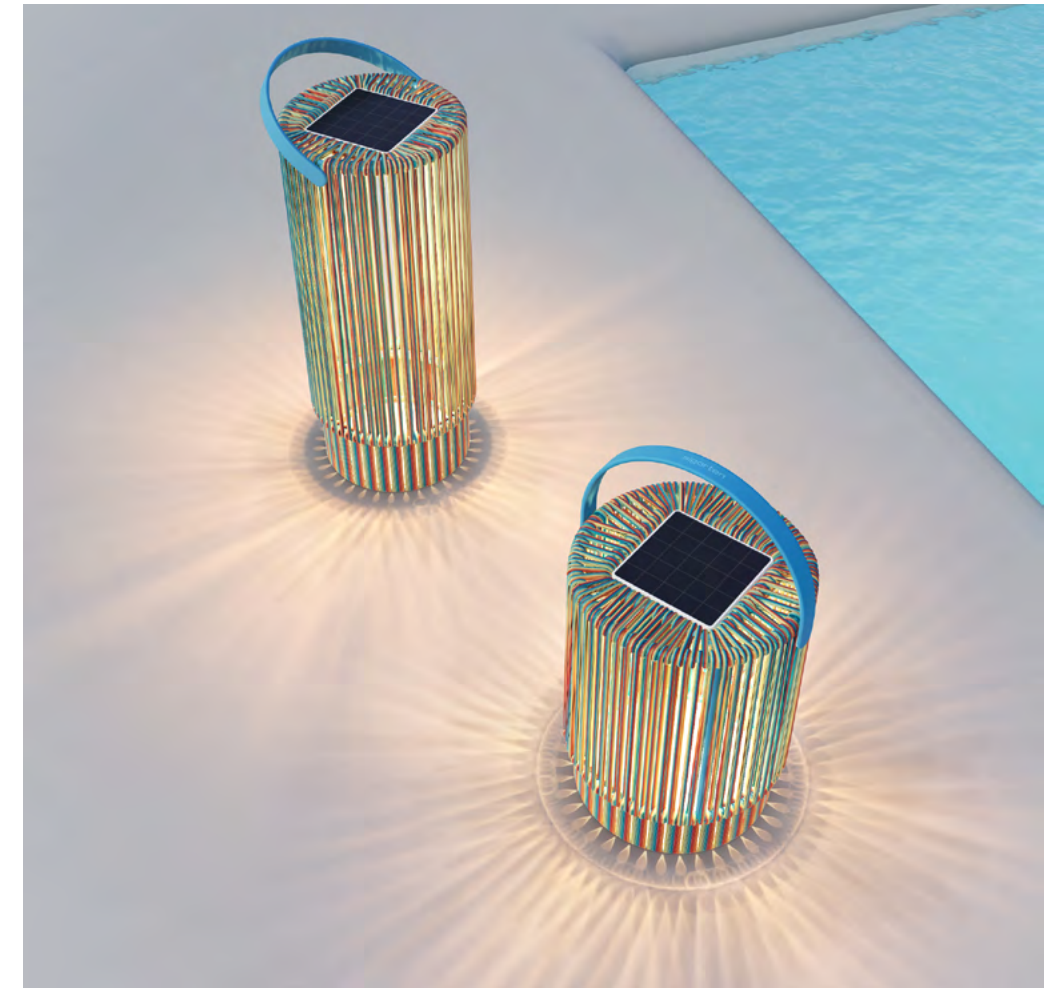

Tilda LANTERNS LED

Tilda LANTERNS LED

Get inspiration from the sleek curves of a runway and the mystery of a tunnel's entrance, this lantern incorporates elements of light, evoking a vision of modernity, brightness and hope. Perfectly combining the strength of aluminium and the natural warmth of teak, it showcases harmony between nature and the boldness of human craft, offering people a unique visual and sensory experience.

## Cora LANTERNS LED

Inspired by the timeless design of ancient barrel-shaped lanterns, this lantern seamlessly blends traditional aesthetics with modern innovation. This lantern is not just a functional product, but also a classy decoration that transforms your environment into a chic and inviting retreat, offering the perfect balance of classical beauty and contemporary outdoor living.